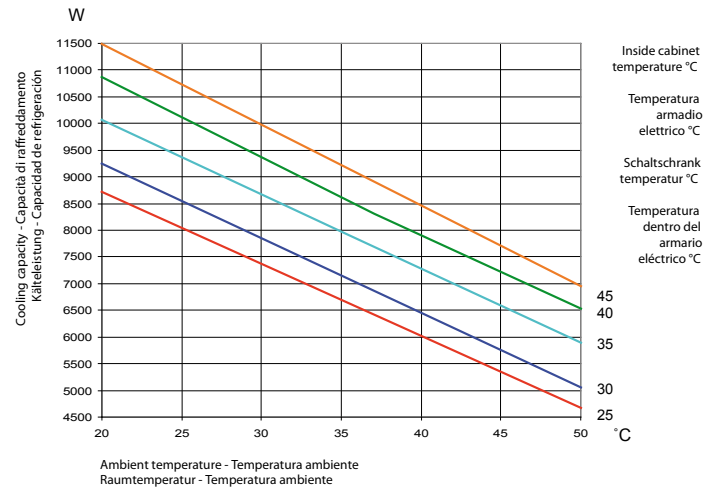

Cut Sheet

AC-WM-80

Cut_Sheet_EN_22-04-09_conteg ©

Performance - Resa - Leistung - Rendimiento

PARAMETRES	AC-WM-80-45/100	
Voltage	400-3-50/60	V-ph-Hz
Cooling capacity L35L35 - DIN 3168	8000	W
Cooling capacity L35L50 - DIN 3168	5900	W
Dimensions (HxWxD)	2000x800x383	mm
Max running current	7	A
Starting current	28	A
Power absorbed L35L50	3619	W
Side cabinet fan flow, free air	3000	m ³ /h
Side cabinet temperature limits	25 - 45	°C
Side ambient temperature limits	20 - 55	°C
Side cabinet protection degree	54	IP
Noise level	76	dB(A)
Weight	110	kg
Color	7035	RAL