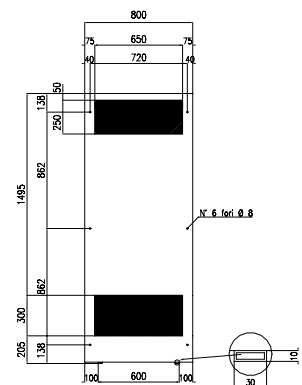

Cut Sheet

AC-WM-80

Cut_Sheet_EN_22-04-09_conteg ©

Performance - Resa - Leistung - Rendimiento

PARAMETRES	AC-WM-80-45/100	
Voltage	400-3-50/60	V-ph-Hz
Cooling capacity L35L35 - DIN 3168	8000	W
Cooling capacity L35L50 - DIN 3168	5900	W
Dimensions (HxWxD)	2000x800x383	mm
Max running current	7	A
Starting current	28	A
Power absorbed L35L50	3619	W
Side cabinet fan flow, free air	3000	m ³ /h
Side cabinet temperature limits	25 - 45	°C
Side ambient temperature limits	20 - 55	°C
Side cabinet protection degree	54	IP
Noise level	76	dB(A)
Weight	110	kg
Color	7035	RAL